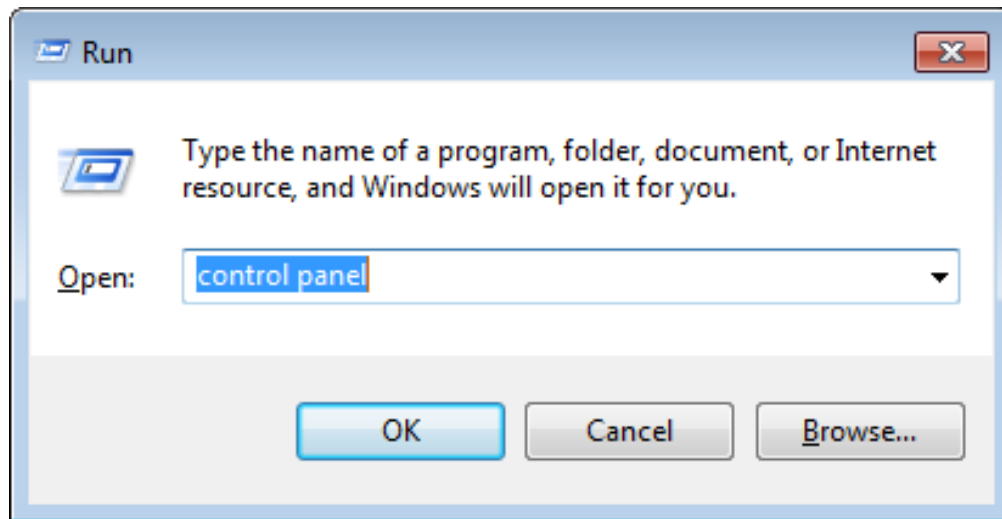

KDETools OLM to PST Converter

Step to Uninstall

1. Go to **Control Panel**.

2. Choose “Uninstall a program”.

3. Remove/ Uninstall OLM to PST Converter